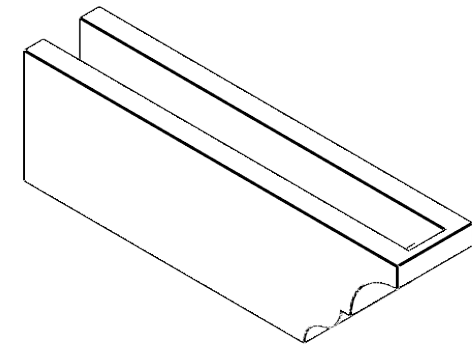

ITEM NUMBER: RFTURO040X06000X20000X006ASH00RCPR

4"W X 6"H X 20"L TIMBERTHANE ROUGH CEDAR ASHEBORO FAUX WOOD OPEN RAFTER TAIL, 6"L END, PRIMED TAN

SIDE PROFILE

FRONT PROFILE

ISOMETRIC

GENERATED DATE : 03/02/2023

EKENA MILLWORK
2300 WEST MAIN ST.
CLARKSVILLE, TX 75426
TOLL FREE: 866-607-0453
WWW.EKENAMILLWORK.COM

NOTES

1. INSTALLATION TO BE COMPLETED IN ACCORDANCE WITH MANUFACTURER'S SPECIFICATIONS.
2. DRAWING MAY NOT BE TO SCALE
3. THIS DRAWING IS INTENDED FOR DESIGN AND PLANNING PURPOSES ONLY.
4. ALL INFORMATION CONTAINED HEREIN WAS CURRENT AT THE TIME OF DEVELOPMENT BUT MUST BE REVIEWED AND APPROVED BY THE PRODUCT MANUFACTURER TO BE CONSIDERED ACCURATE.
5. TIMBERTHANE ARCHITECTURAL PRODUCTS ARE MADE FROM HIGH DENSITY URETHANE AND COME FACTORY PRIMED