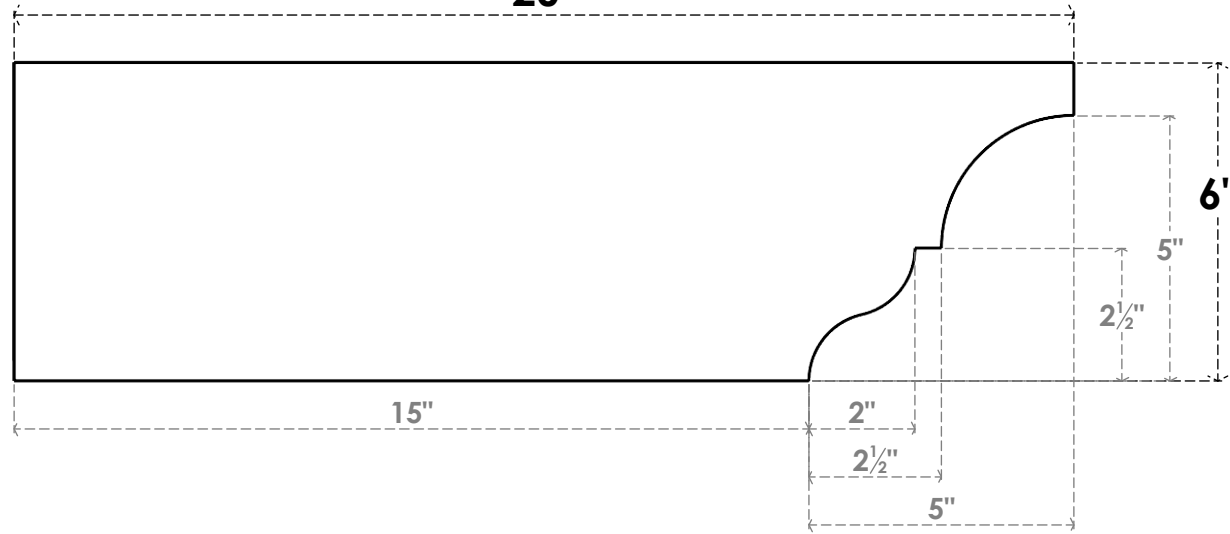

ITEM NUMBER: RFTURO040X06000X20000X006ASH00RCPR

4"W X 6"H X 20"L TIMBERTHANE ROUGH CEDAR ASHEBORO FAUX WOOD OPEN RAFTER TAIL, 6"L END, PRIMED TAN

SIDE PROFILE

FRONT PROFILE

ISOMETRIC

GENERATED DATE : 03/02/2023