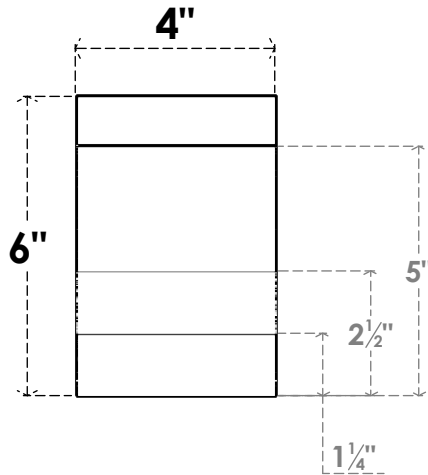

ITEM NUMBER: RFTURO040X06000X20000X006ASH00RCPR

4"W X 6"H X 20"L TIMBERTHANE ROUGH CEDAR ASHEBORO FAUX WOOD OPEN RAFTER TAIL, 6"L END, PRIMED TAN

SIDE PROFILE

FRONT PROFILE

ISOMETRIC

GENERATED DATE : 03/02/2023